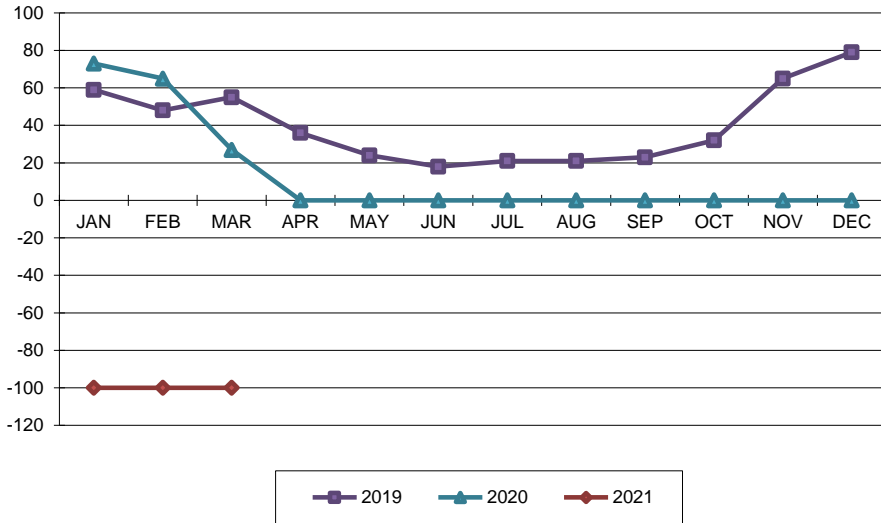

USVI CRUISE CALLS
2019, 2020 AND 2021 YTD