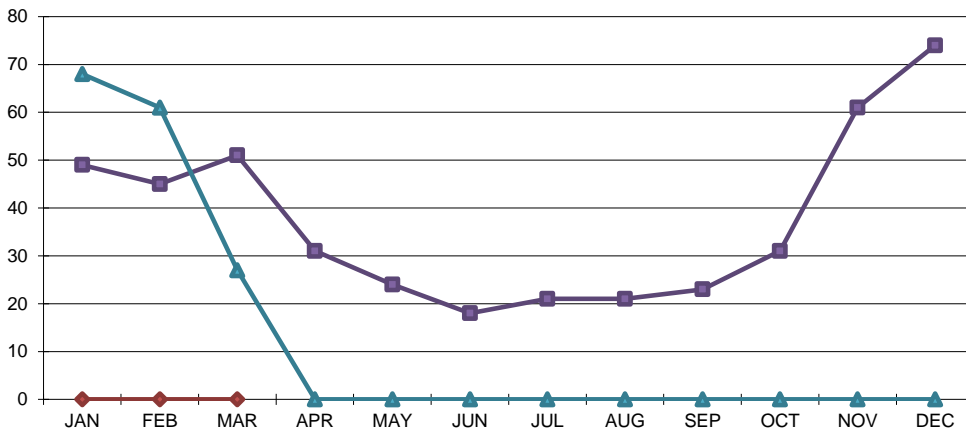

## CRUISE SHIP CALLS - U.S. Virgin Islands

Year To Date, Monthly, Quarterly and Annual Totals

**January 2020 to June 2021**

[webmaster@usviber.org](mailto:webmaster@usviber.org)

[www.usviber.org](http://www.usviber.org)

	ST. THOMAS/ST. JOHN			ST. CROIX			U.S.V.I., TOTAL		
	2020	2021	Percent Change	2020	2021	Percent Change	2020	2021	Percent Change
<b>YEAR TO DATE:</b>									
JUNE	156	0	-100	9	0	-100	165	0	-100
<b>MONTH:</b>									
January	68	0	-100.0	5	0	-100.0	73	0	-100.0
February	61	0	-100.0	4	0	-100.0	65	0	-100.0
March	27	0	-100.0	0	0	-100.0	27	0	-100.0
April	0	0	0.0	0	0	0.0	0	0	0.0
May	0	0	0.0	0	0	0.0	0	0	0.0
June	0	0	0.0	0	0	0.0	0	0	0.0
July	0	-	-	0	-	-	0	-	-
August	0	-	-	0	-	-	0	-	-
September	0	-	-	0	-	-	0	-	-
October	0	-	-	0	-	-	0	-	-
November	0	-	-	0	-	-	0	-	-
December	0	-	-	0	-	-	0	-	-
<b>QUARTER:</b>									
First	156	0	-100.0	9	0	-100.0	165	0	-
Second	0	0	-	0	0	-	0	0	-
Third	0	-	-	0	-	-	0	-	-
Fourth	0	-	-	0	-	-	0	-	-
<b>ANNUAL TOTAL:</b>	<b>156</b>	<b>-</b>	<b>-</b>	<b>9</b>	<b>-</b>	<b>-</b>	<b>165</b>	<b>-</b>	<b>-</b>

**Notes:**

Totals by island include first and second port of entry ship calls. Total ship calls for the U.S.V.I. include first territorial port of entry only; ships visiting more than one U.S. Virgin Island during the same cruise are only counted once in the U.S.V.I. total. Consequently, the U.S.V.I. total will always be less than or equal to the sum of the two island totals as indicated. Data subject to revision.

USVI CRUISE CALLS  
2019, 2020 AND 2021 YTD

ST. THOMAS CRUISE CALLS  
2019, 2020 AND 2021 YTD

ST. CROIX CRUISE CALLS  
2019, 2020 AND 2021 YTD