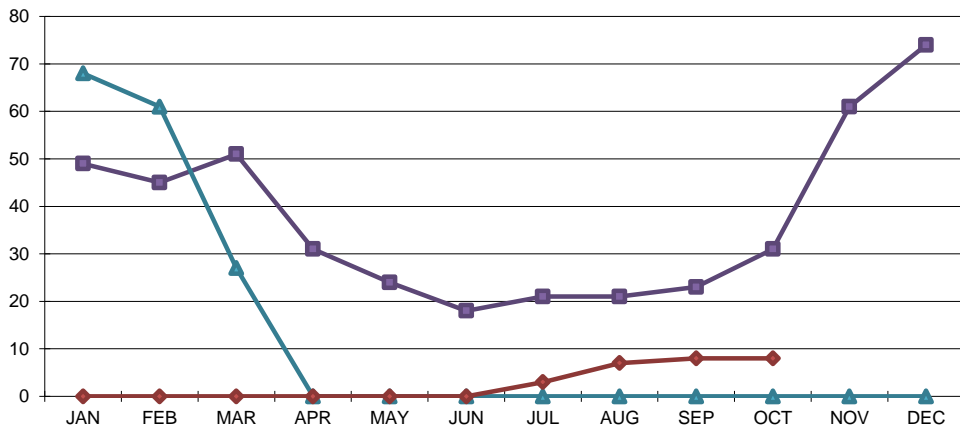

## CRUISE SHIP CALLS - U.S. Virgin Islands

Year To Date, Monthly, Quarterly and Annual Totals

**January 2020 to October 2021**

[webmaster@usviber.org](mailto:webmaster@usviber.org)

[www.usviber.org](http://www.usviber.org)

	ST. THOMAS/ST. JOHN			ST. CROIX			U.S.V.I., TOTAL		
	2020	2021	Percent Change	2020	2021	Percent Change	2020	2021	Percent Change
<b>YEAR TO DATE:</b>									
OCTOBER	156	<b>26</b>	-83.333	9	3	-66.667	165	<b>29</b>	-82.424
<b>MONTH:</b>									
January	68	0	-100.0	5	0	-100.0	73	0	-100.0
February	61	0	-100.0	4	0	-100.0	65	0	-100.0
March	27	0	-100.0	0	0	-100.0	27	0	-100.0
April	0	0	0.0	0	0	0.0	0	0	0.0
May	0	0	0.0	0	0	0.0	0	0	0.0
June	0	0	0.0	0	0	0.0	0	0	0.0
July	0	3	0.0	0	0	0.0	0	3	0.0
August	0	7	0.0	0	1	0.0	0	8	0.0
September	0	8	0.0	0	2	0.0	0	10	0.0
October	0	8	0.0	0	0	0.0	0	8	0.0
November	0	-	-	0	-	-	0	-	-
December	0	-	-	0	-	-	0	-	-
<b>QUARTER:</b>									
First	156	0	-100.0	9	0	-100.0	165	0	-
Second	0	0	-	0	0	-	0	0	-
Third	0	18	-	0	3	-	0	21	-
Fourth	0	-	-	0	-	-	0	-	-
<b>ANNUAL TOTAL:</b>	156	-	-	9	-	-	165	-	-

**Notes:**

Totals by island include first and second port of entry ship calls. Total ship calls for the U.S.V.I. include first territorial port of entry only; ships visiting more than one U.S. Virgin Island during the same cruise are only counted once in the U.S.V.I. total. Consequently, the U.S.V.I. total will always be less than or equal to the sum of the two island totals as indicated. Data subject to revision.

USVI CRUISE CALLS  
2019, 2020 AND 2021 YTD

ST. THOMAS CRUISE CALLS  
2019, 2020 AND 2021 YTD

ST. CROIX CRUISE CALLS  
2019, 2020 AND 2021 YTD