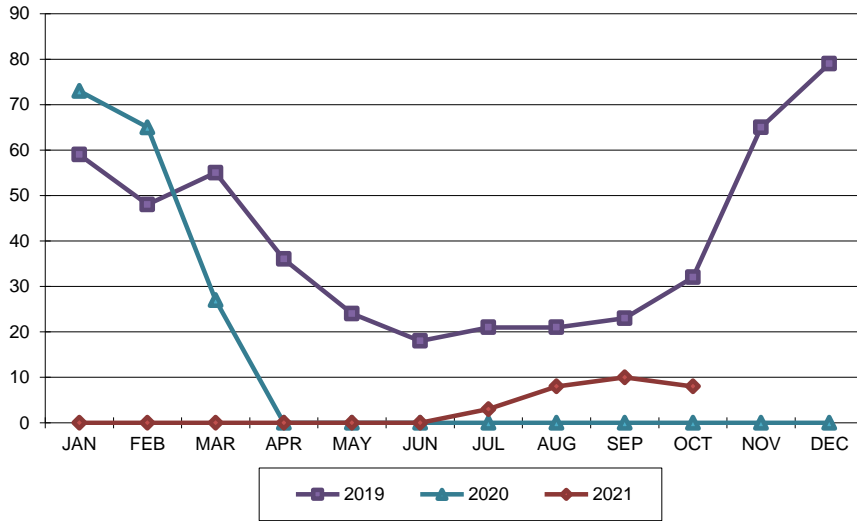

USVI CRUISE CALLS
2019, 2020 AND 2021 YTD