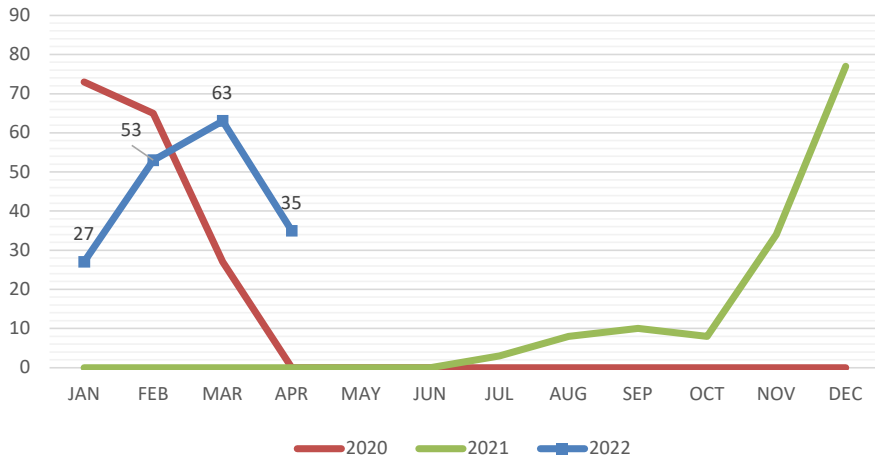

# CRUISE SHIP CALLS - U.S. VIRGIN ISLANDS

Year To Date, Monthly, Quarterly and Annual Totals

**January 2021 to April 2022**

[webmaster@usviber.org](mailto:webmaster@usviber.org)

[www.usviber.org](http://www.usviber.org)

	ST. THOMAS/ST. JOHN			ST. CROIX			U.S.V.I., TOTAL		
	2021	2022	Percent Change	2021	2022	Percent Change	2021	2022	Percent Change
<b>YEAR TO DATE:</b>									
<b>APRIL</b>	0	156	0.0	0	22	0.0	0	178	0.0
<b>MONTH:</b>									
January	0	26	0.0	0	1	0.0	0	27	0.0
February	0	45	0.0	0	8	0.0	0	53	0.0
March	0	55	0.0	0	8	0.0	0	63	0.0
April	0	30	0.0	0	5	0.0	0	35	0.0
May	0	-	-	0	-	-	0	-	-
June	0	-	-	0	-	-	0	-	-
July	3	-	-	0	-	-	3	-	-
August	7	-	-	1	-	-	8	-	-
September	8	-	-	2	-	-	10	-	-
October	8	-	-	0	-	-	8	-	-
November	30	-	-	4	-	-	34	-	-
December	70	-	-	7	-	-	77	-	-
<b>QUARTER:</b>									
First	0	126	0.0	0	17	0.0	0	143	0.0
Second	0	-	-	0	-	-	0	-	-
Third	18	-	-	3	-	-	21	-	-
Fourth	108	-	-	11	-	-	119	-	-
<b>ANNUAL TOTAL:</b>	<b>126</b>	<b>-</b>	<b>-</b>	<b>14</b>	<b>-</b>	<b>-</b>	<b>140</b>	<b>-</b>	<b>-</b>

**Notes:**

Totals by island include first and second port of entry ship calls. Total ship calls for the U.S.V.I. include first territorial port of entry only; ships visiting more than one U.S. Virgin Island during the same cruise are only counted once in the U.S.V.I. total. Consequently, the U.S.V.I. total will always be less than or equal to the sum of the two island totals as indicated.

*Data subject to revision.*

**USVI CRUISE CALLS  
2020, 2021 AND APRIL 2022 YTD**

**ST. THOMAS CRUISE CALLS  
2020, 2021 AND APRIL 2022 YTD**

**ST. CROIX CRUISE CALLS  
2020, 2021 AND APRIL 2022 YTD**