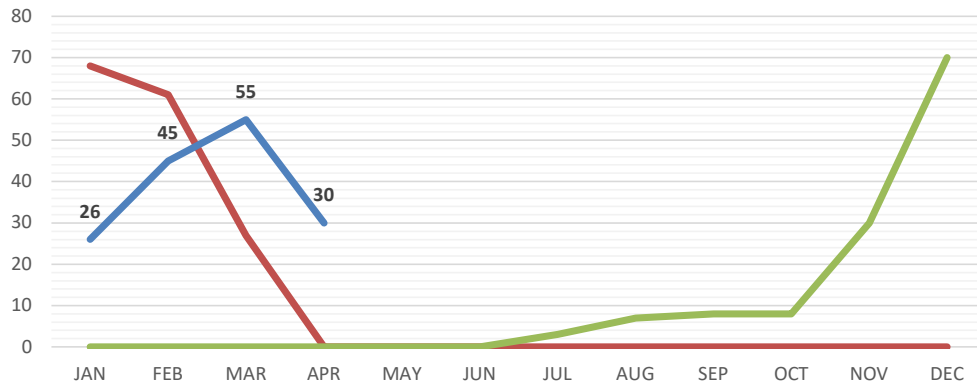

	ST. THOMAS/ST. JOHN			ST. CROIX			U.S.V.I., TOTAL		
	2021	2022	Percent Change	2021	2022	Percent Change	2021	2022	Percent Change
<b>YEAR TO DATE:</b>									
<b>APRIL</b>	0	156	0.0	0	22	0.0	0	178	0.0
<b>MONTH:</b>									
January	0	26	0.0	0	1	0.0	0	27	0.0
February	0	45	0.0	0	8	0.0	0	53	0.0
March	0	55	0.0	0	8	0.0	0	63	0.0
April	0	30	0.0	0	5	0.0	0	35	0.0
May	0	-	-	0	-	-	0	-	-
June	0	-	-	0	-	-	0	-	-
July	3	-	-	0	-	-	3	-	-
August	7	-	-	1	-	-	8	-	-
September	8	-	-	2	-	-	10	-	-
October	8	-	-	0	-	-	8	-	-
November	30	-	-	4	-	-	34	-	-
December	70	-	-	7	-	-	77	-	-
<b>QUARTER:</b>									
First	0	126	0.0	0	17	0.0	0	143	0.0
Second	0	-	-	0	-	-	0	-	-
Third	18	-	-	3	-	-	21	-	-
Fourth	108	-	-	11	-	-	119	-	-
<b>ANNUAL TOTAL:</b>	<b>126</b>	<b>-</b>	<b>-</b>	<b>14</b>	<b>-</b>	<b>-</b>	<b>140</b>	<b>-</b>	<b>-</b>

**Notes:**

Totals by island include first and second port of entry ship calls. Total ship calls for the U.S.V.I. include first territorial port of entry only; ships visiting more than one U.S. Virgin Island during the same cruise are only counted once in the U.S.V.I. total. Consequently, the U.S.V.I. total will always be less than or equal to the sum of the two island totals as indicated.

*Data subject to revision.*

**USVI CRUISE CALLS  
2020, 2021 AND APRIL 2022 YTD**

**ST. THOMAS CRUISE CALLS  
2020, 2021 AND APRIL 2022 YTD**

**ST. CROIX CRUISE CALLS  
2020, 2021 AND APRIL 2022 YTD**