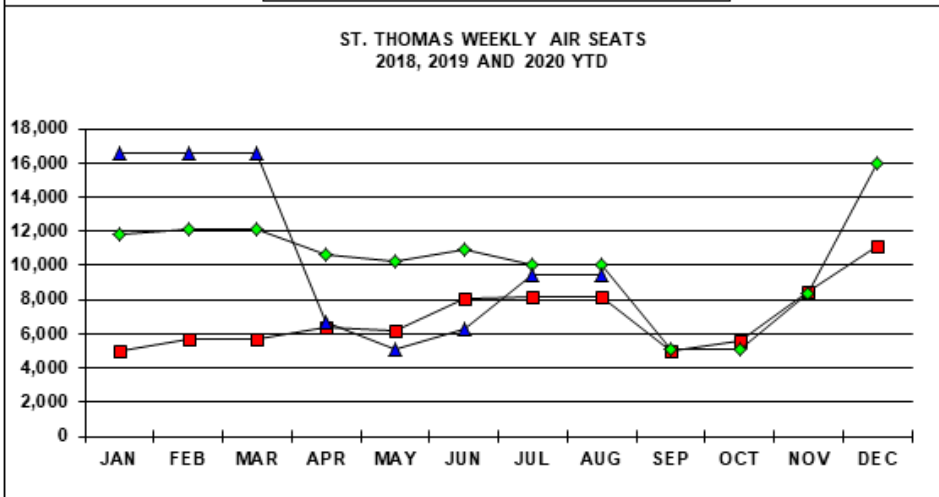

MAJOR CARRIER DIRECT FLIGHT SEATS PER WEEK - U.S. Virgin Islands
Year To Date, Monthly, Quarterly and Annual Averages
January 2019 to August 2020

Period	ST. THOMAS/ST. JOHN			ST. CROIX			U.S.V.I., TOTAL		
	2019	2020	Percent Change	2019	2020	Percent Change	2019	2020	Percent Change

YEAR TO DATE:

AUGUST	10,985	10,842	-1.3	2,768	2,390	-13.6	13,753	13,213	-3.9
--------	--------	--------	------	-------	-------	-------	--------	--------	------

MONTH:

January	11,814	16,566	40.2	3,102	4,560	47.0	14,916	21,126	41.6
February	12,115	16,566	36.7	3,102	3,660	18.0	15,217	20,226	32.9
March	12,115	16,566	36.7	3,102	3,660	18.0	15,217	20,226	32.9
April	10,590	6,684	-36.9	2,804	1,330	-52.6	13,394	7,865	-41.3
May	10,213	5,126	-49.8	2,804	1,330	-52.6	13,017	6,456	-50.4
June	10,935	6,308	-42.3	2,804	1,330	-52.6	13,739	7,638	-44.4
July	10,047	9,459	-5.9	2,805	1,331	-52.5	12,852	10,790	-16.0
August	10,047	9,459	-5.9	1,621	1,921	18.5	11,668	11,380	-2.5
September	5,054	-	-	1,588	-	-	6,642	-	-
October	5,054	-	-	1,588	-	-	6,642	-	-
November	8,381	-	-	2,624	-	-	11,005	-	-
December	15,966	-	-	4,560	-	-	20,526	-	-

QUARTER:

First	12,010	16,570	38.0	3,100	3,960	27.7	15,120	20,530	35.8
Second	10,580	6,040	-42.9	2,800	1,330	-52.5	13,380	7,320	-45.3
Third	8,380	-	-	2,000	-	-	10,390	-	-
Fourth	9,800	-	-	2,920	-	-	12,720	-	-

ANNUAL AVE.	10,194	-	-	2,702	-	-	12,901	-	-
-------------	--------	---	---	-------	---	---	--------	---	---

Notes:

U.S.V.I. "Direct Flights Seats Per Week" are based on daily scheduled flights arriving from outside of the Caribbean during the first week of a given month. "Major Carriers" are defined as airlines with scheduled service originating from outside the Caribbean region, generally the continental U.S. Data subject to revision.