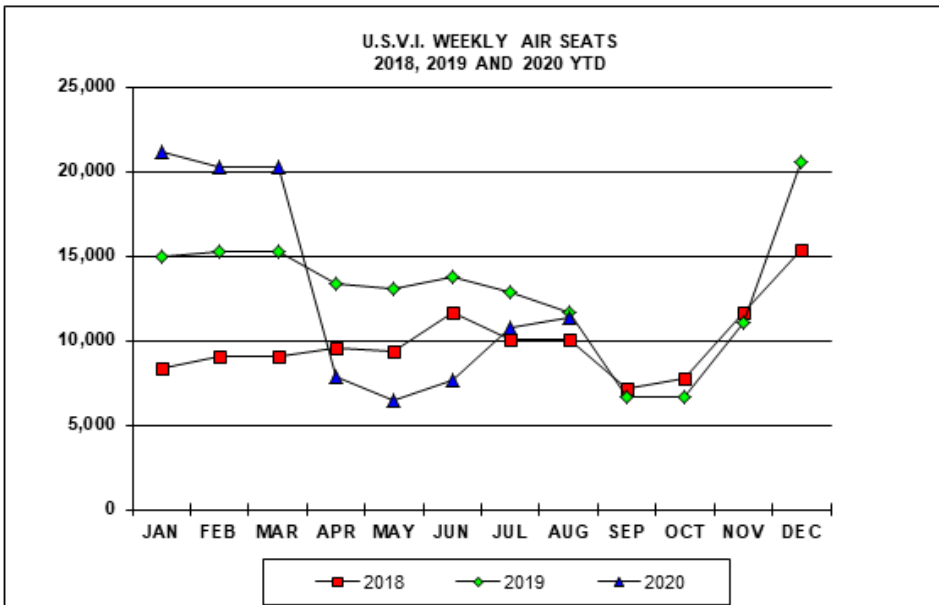

MAJOR CARRIER DIRECT FLIGHT SEATS PER WEEK - U.S. Virgin Islands
Year To Date, Monthly, Quarterly and Annual Averages
January 2019 to August 2020

Period	ST. THOMAS/ST. JOHN			ST. CROIX			U.S.V.I., TOTAL		
	2019	2020	Percent Change	2019	2020	Percent Change	2019	2020	Percent Change

YEAR TO DATE:

AUGUST	10,985	10,842	-1.3	2,768	2,390	-13.6	13,753	13,213	-3.9
--------	--------	--------	------	-------	-------	-------	--------	--------	------

MONTH:

January	11,814	16,566	40.2	3,102	4,560	47.0	14,916	21,126	41.6
February	12,115	16,566	36.7	3,102	3,660	18.0	15,217	20,226	32.9
March	12,115	16,566	36.7	3,102	3,660	18.0	15,217	20,226	32.9
April	10,590	6,684	-36.9	2,804	1,330	-52.6	13,394	7,865	-41.3
May	10,213	5,126	-49.8	2,804	1,330	-52.6	13,017	6,456	-50.4
June	10,935	6,308	-42.3	2,804	1,330	-52.6	13,739	7,638	-44.4
July	10,047	9,459	-5.9	2,805	1,331	-52.5	12,852	10,790	-16.0
August	10,047	9,459	-5.9	1,621	1,921	18.5	11,668	11,380	-2.5
September	5,054	-	-	1,588	-	-	6,642	-	-
October	5,054	-	-	1,588	-	-	6,642	-	-
November	8,381	-	-	2,624	-	-	11,005	-	-
December	15,966	-	-	4,560	-	-	20,526	-	-

QUARTER:

First	12,010	16,570	38.0	3,100	3,960	27.7	15,120	20,530	35.8
Second	10,580	6,040	-42.9	2,800	1,330	-52.5	13,380	7,320	-45.3
Third	8,380	-	-	2,000	-	-	10,390	-	-
Fourth	9,800	-	-	2,920	-	-	12,720	-	-

ANNUAL AVE.	10,194	-	-	2,702	-	-	12,901	-	-
-------------	--------	---	---	-------	---	---	--------	---	---

Notes:

U.S.V.I. "Direct Flights Seats Per Week" are based on daily scheduled flights arriving from outside of the Caribbean during the first week of a given month. "Major Carriers" are defined as airlines with scheduled service originating from outside the Caribbean region, generally the continental U.S. Data subject to revision.