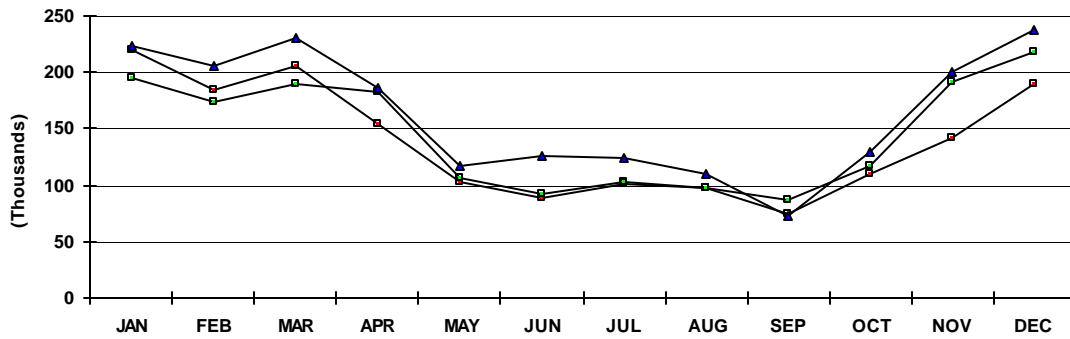

CRUISE PASSENGER ARRIVALS - U.S. Virgin Islands
Year To Date, Monthly, Quarterly and Annual Totals
January 2003 to December 2004

Period	ST. THOMAS/ST. JOHN			ST. CROIX			U.S.V.I., TOTAL		
	2003	2004	Percent Change	2003	2004	Percent Change	2003	2004	Percent Change
YEAR TO DATE:									
DECEMBER	1,751,930	1,960,913	11.9	23,049	24,983	8.4	1,773,948	1,963,609	10.7
MONTH:									
January	194,599	223,648	14.9	8,686	0	-100.0	203,182	223,648	10.1
February	172,988	205,257	18.7	9,065	0	-100.0	181,901	205,257	12.8
March	189,401	230,497	21.7	4,563	112	-97.5	193,414	230,497	19.2
April	182,096	185,792	2.0	582	0	-100.0	182,605	185,792	1.7
May	106,055	116,954	10.3	0	1,542	-	106,055	118,496	11.7
June	92,844	126,643	36.4	0	0	-	92,844	126,643	36.4
July	103,017	123,695	20.1	0	0	-	103,017	123,695	20.1
August	96,933	109,498	13.0	0	0	-	96,933	109,498	13.0
September	87,661	72,764	-17.0	0	0	-	87,661	72,764	-17.0
October	116,450	129,480	11.2	0	0	-	116,450	129,480	11.2
November	191,191	199,627	4.4	37	10,952	-	191,191	199,627	4.4
December	218,695	237,058	8.4	116	12,377	-	218,695	238,212	8.9
QUARTER:									
First	556,988	659,402	18.4	22,314	112	-99.5	578,497	659,402	14.0
Second	380,995	429,389	12.7	582	1,542	164.9	381,504	430,931	13.0
Third	287,611	305,957	6.4	0	0	-	287,611	305,957	6.4
Fourth	526,336	566,165	7.6	153	23,329	-	526,336	567,319	7.8
ANNUAL TOTAL:	1,751,930	1,960,913	11.9	23,049	24,983	8.4	1,773,948	1,963,609	10.7

Notes:

Totals by island include first and second port of entry arrivals. Total arrivals for the U.S.V.I. include first territorial port of entry only; passengers visiting more than one U.S. Virgin Island during the same cruise are only counted once in the U.S.V.I. total. Consequently, the U.S.V.I. total will always be less than or equal to the sum of the two island totals as indicated. Data subject to revision.

::

**U.S.V.I. PASSENGERS
2002, 2003 AND 2004 YTD**

**ST. THOMAS/ST. JOHN PASSENGERS
2002, 2003 AND 2004 YTD**

**ST. CROIX PASSENGERS
2002, 2003 AND 2004 YTD**