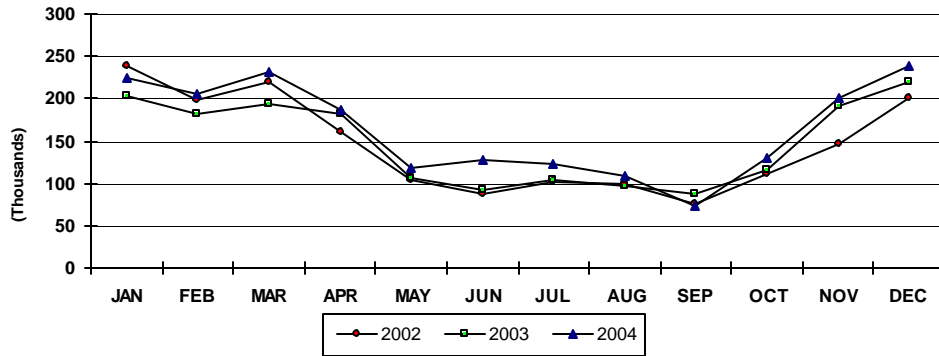

**U.S.V.I. PASSENGERS
2002, 2003 AND 2004 YTD**