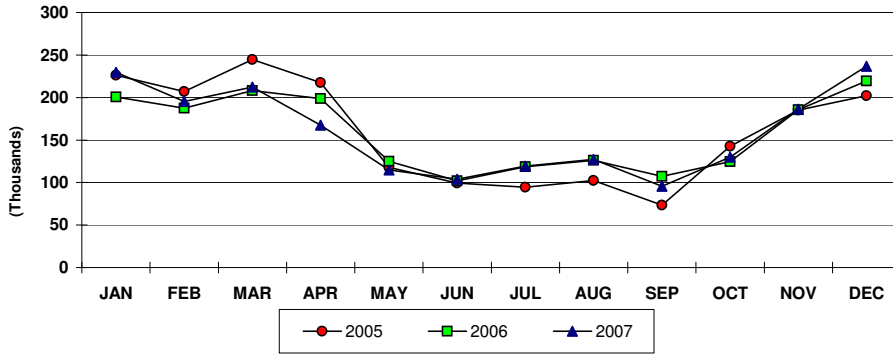

**U.S.V.I. PASSENGERS
2005, 2006 AND 2007 YTD**