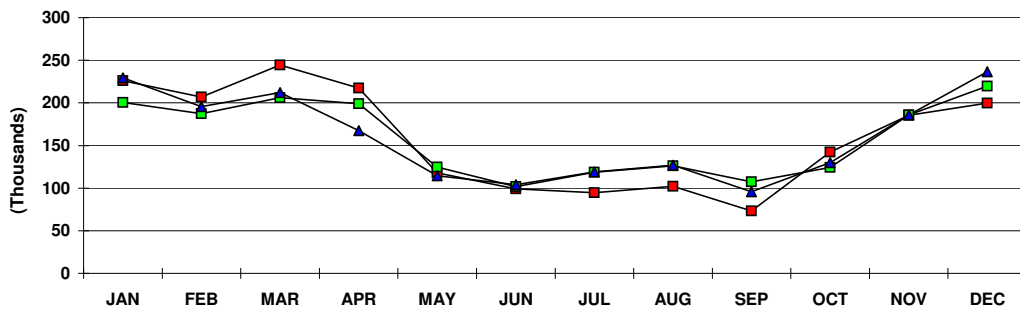

YEAR TO DATE:

DECEMBER	1,901,275	1,917,371	0.8	35,191	7,146	-35.4	1,903,533	1,917,878	0.8
----------	-----------	-----------	-----	--------	-------	-------	-----------	-----------	-----

MONTH:

January	200,681	229,256	14.2	6,536	194	-97.0	200,681	229,450	14.3
February	187,404	195,526	4.3	4,322	2,091	-51.6	187,511	195,526	4.3
March	206,113	212,151	2.9	13,167	4,548	-65.5	208,264	212,151	1.9
April	198,878	167,408	-15.8	6,896	0	-100.0	198,878	167,408	-15.8
May	124,800	114,689	-8.1	0	0	-	124,800	114,689	-8.1
June	101,846	103,866	2.0	0	0	-	101,846	103,866	2.0
July	118,570	119,208	0.5	0	0	-	118,570	119,208	0.5
August	126,044	127,081	0.8	0	0	-	126,044	127,081	0.8
September	107,313	95,632	-10.9	0	0	-	107,313	95,632	-10.9
October	124,427	130,043	4.5	0	0	-	124,427	130,043	4.5
November	185,717	185,857	0.1	2,039	313	-84.6	185,717	186,170	0.2
December	219,482	236,654	7.8	2,231	0	-100.0	219,482	236,654	7.8

QUARTER:

First	594,198	636,933	7.2	24,025	6,833	-71.6	596,456	637,127	6.8
Second	425,524	385,963	-9.3	6,896	0	-100.0	425,524	385,963	-9.3
Third	351,927	341,921	-2.8	0	0	-	351,927	341,921	-2.8
Fourth	529,626	552,554	4.3	4,270	313	-92.7	529,626	552,867	4.4

ANNUAL TOTAL:	1,901,275	1,917,371	0.8	35,191	7,146	-79.7	1,903,533	1,917,878	0.8
---------------	-----------	-----------	-----	--------	-------	-------	-----------	-----------	-----

Notes:

Totals by island include first and second port of entry arrivals. Total arrivals for the U.S.V.I. include first territorial port of entry only; passengers visiting more than one U.S. Virgin Island during the same cruise are only counted once in the U.S.V.I. total. Consequently, the U.S.V.I. total will always be less than or equal to the sum of the two island totals as indicated. Data subject to revision.

::

**U.S.V.I. PASSENGERS
2005, 2006 AND 2007 YTD**

**ST. THOMAS/ST. JOHN PASSENGERS
2005, 2006 AND 2007 YTD**

**ST. CROIX PASSENGERS
2005, 2006 AND 2007 YTD**