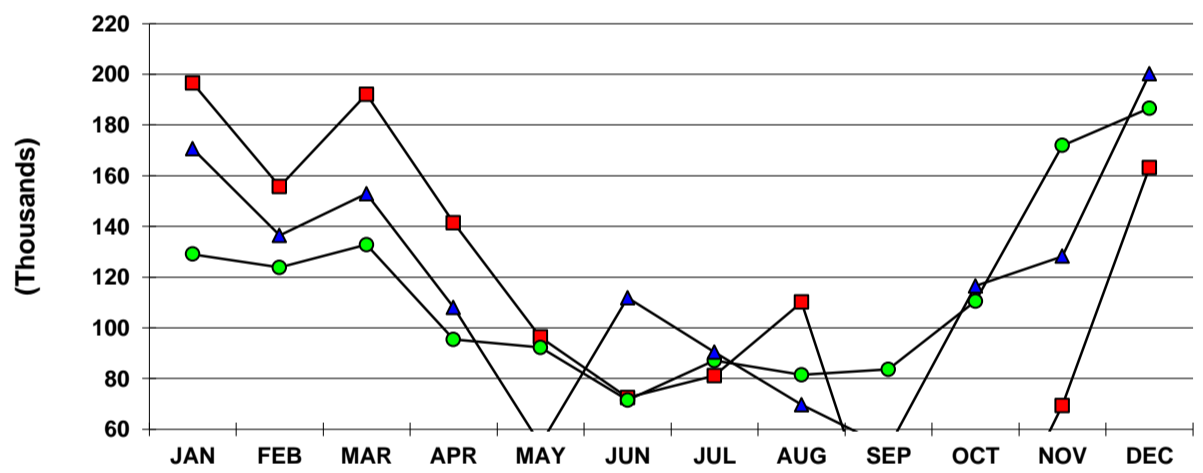

**ST. THOMAS/ST. JOHN CRUISE PASSENGERS
2017, 2018 AND 2019 YTD**