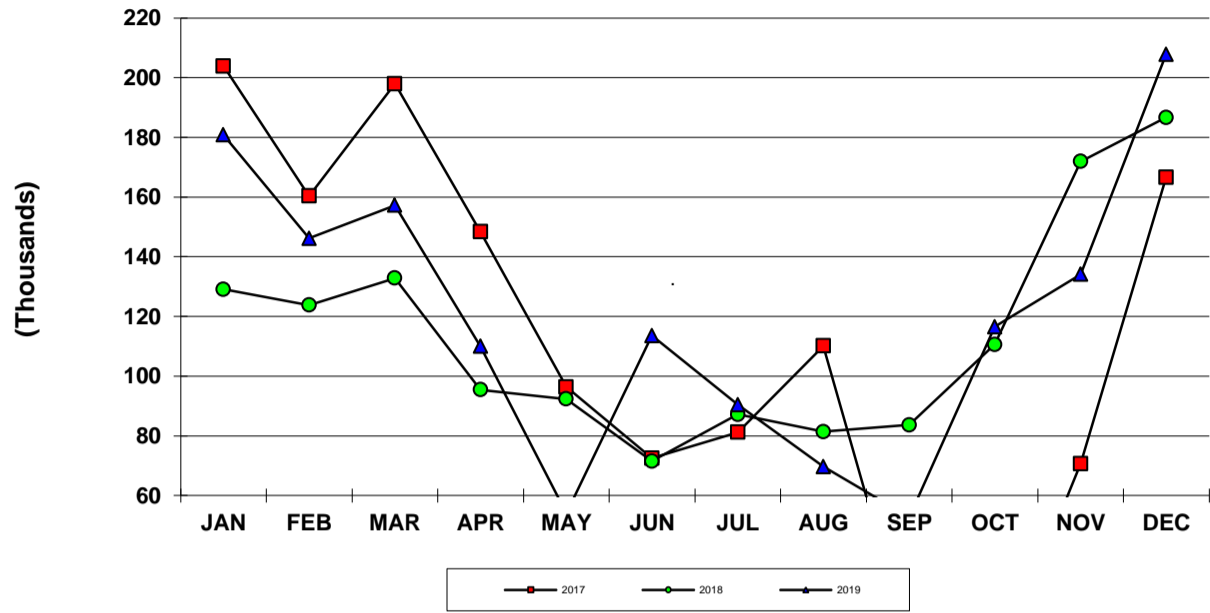

**U.S.V.I. CRUISE PASSENGERS
2017, 2018 AND 2019 YTD**