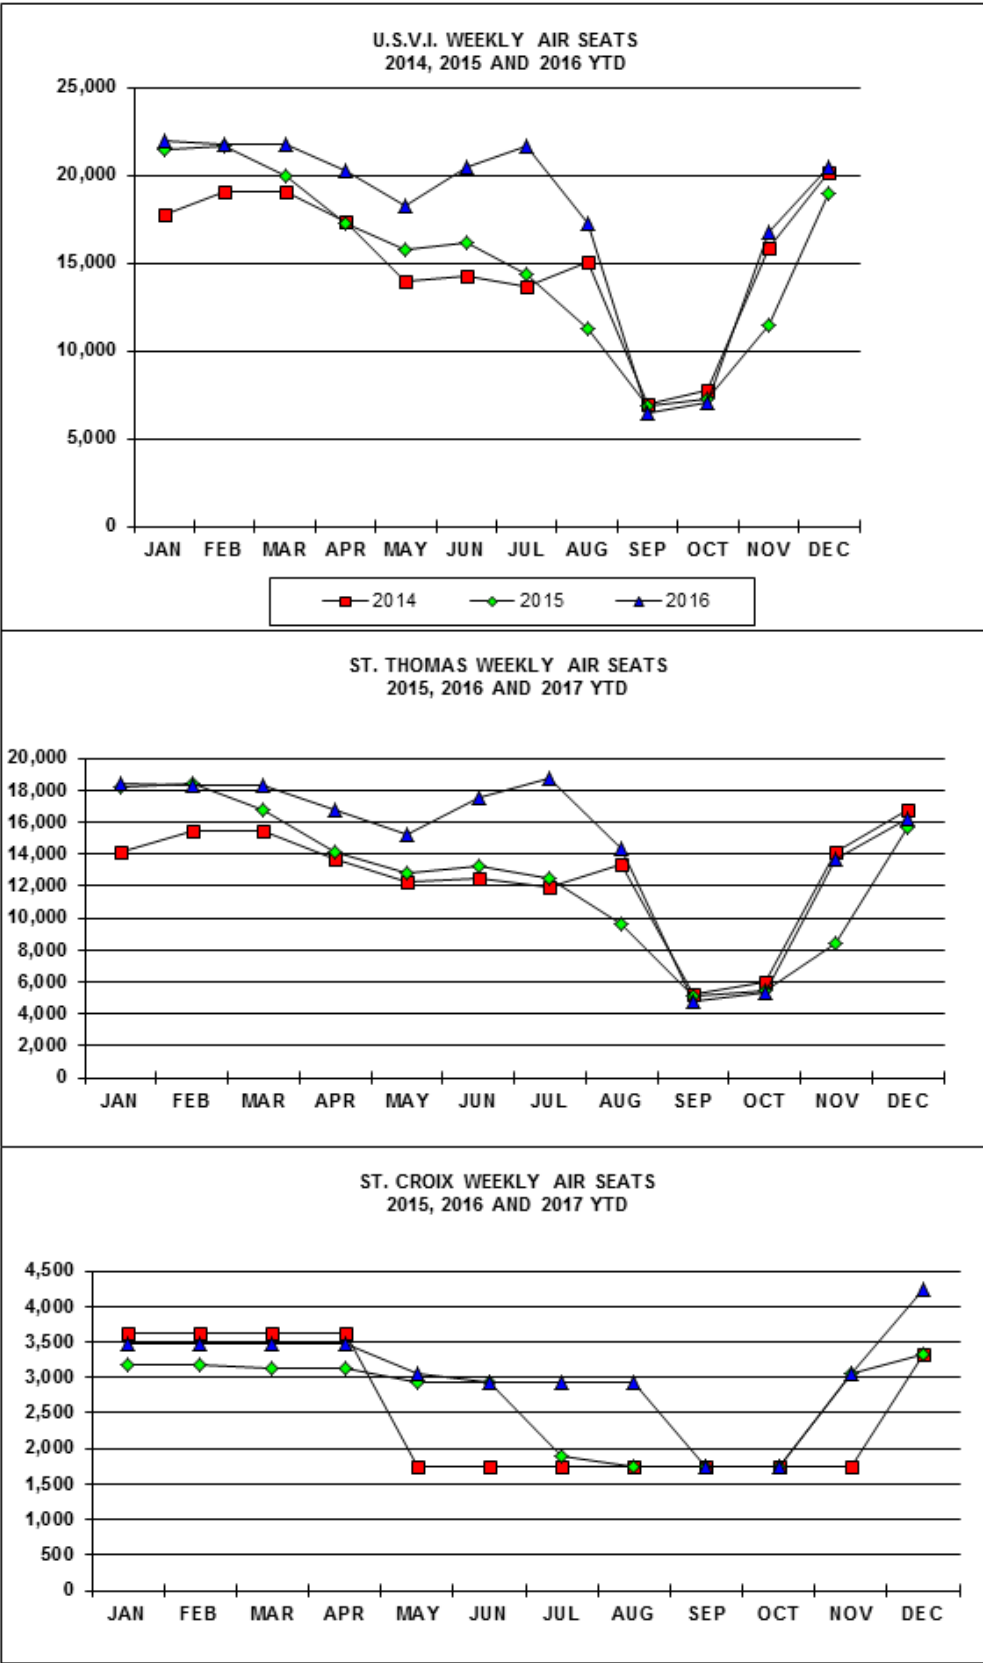

MAJOR CARRIER DIRECT FLIGHT SEATS PER WEEK - U.S. Virgin Islands  
Year To Date, Monthly, Quarterly and Annual Averages  
January 2015 to December 2016

Period	ST. THOMAS/ST. JOHN			ST. CROIX			U.S.V.I., TOTAL		
	2015	2016	Percent Change	2015	2016	Percent Change	2015	2016	Percent Change

YEAR TO DATE:

DECEMBER	12,535	14,794	18.0	2,664	3,043	14.2	15,200	17,837	17.3
----------	--------	--------	------	-------	-------	------	--------	--------	------

MONTH:

January	18,237	18,437	1.1	3,183	3,485	9.5	21,420	21,922	2.3
February	18,429	18,263	-0.9	3,183	3,485	9.5	21,612	21,748	0.6
March	16,776	18,263	8.9	3,137	3,485	11.1	19,913	21,748	9.2
April	14,158	16,748	18.3	3,137	3,485	11.1	17,295	20,233	17.0
May	12,821	15,181	18.4	2,921	3,045	4.2	15,742	18,226	15.8
June	13,209	17,541	32.8	2,921	2,921	0.0	16,130	20,462	26.9
July	12,509	18,752	49.9	1,885	2,921	55.0	14,394	21,673	50.6
August	9,562	14,367	50.3	1,736	2,921	68.3	11,298	17,288	53.0
September	5,138	4,752	-7.5	1,736	1,736	0.0	6,874	6,488	-5.6
October	5,490	5,301	-3.4	1,736	1,736	0.0	7,226	7,037	-2.6
November	8,433	13,705	62.5	3,063	3,063	0.0	11,496	16,768	45.9
December	15,663	16,216	3.5	3,336	4,230	26.8	18,999	20,446	7.6

QUARTER:

First	17,810	18,320	2.9	3,170	3,490	10.1	20,980	21,810	4.0
Second	13,400	16,490	23.1	2,990	3,150	5.4	16,390	19,640	19.8
Third	9,070	12,620	39.1	1,790	2,530	41.3	10,860	15,150	39.5
Fourth	9,860	11,740	19.1	2,710	3,010	11.1	12,570	14,750	17.3

ANNUAL AVE.	12,534	14,792	18.0	2,664	3,044	14.3	15,198	17,836	17.4
-------------	--------	--------	------	-------	-------	------	--------	--------	------

Notes:

U.S.V.I. "Direct Flights Seats Per Week" are based on daily scheduled flights arriving from outside of the Caribbean during the first week of a given month. "Major Carriers" are defined as airlines with scheduled service originating from outside the Caribbean region, generally the continental U.S. Data subject to revision.