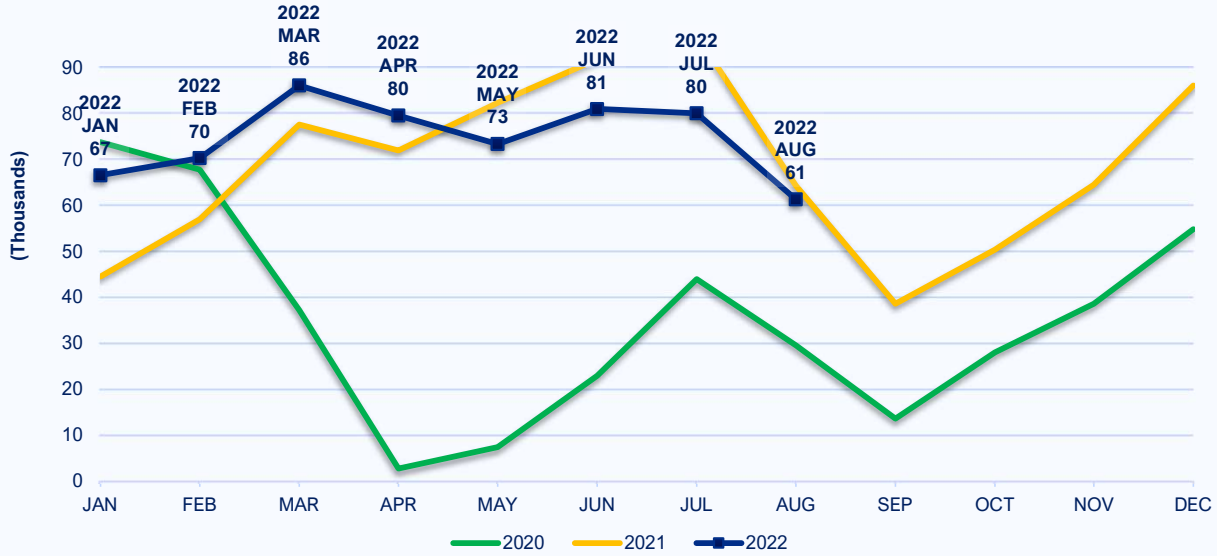

## JANUARY 2021 to AUGUST 2022

Year To Date, Monthly, Quarterly and Annual Totals

[webmaster@usviber.org](mailto:webmaster@usviber.org) | [www.usviber.org](http://www.usviber.org)

Period	ST. THOMAS/ST. JOHN			ST. CROIX			U.S.V.I., TOTAL		
	2021	2022	Percent Change	2021	2022	Percent Change	2021	2022	Percent Change
<b>YEAR TO DATE:</b>									
<b>AUGUST</b>	<b>475,900</b>	<b>496,718</b>	<b>4.4</b>	<b>111,156</b>	<b>102,112</b>	<b>-8.1</b>	<b>587,057</b>	<b>598,830</b>	<b>2.0</b>
<b>MONTH:</b>									
January	36,274	55,086	51.9	8,256	11,550	39.9	44,530	66,635	49.6
February	41,476	57,929	39.7	15,524	12,441	-19.9	57,000	70,370	23.5
March	62,528	72,103	15.3	15,170	14,094	-7.1	77,698	86,197	10.9
April	60,695	67,469	11.2	11,353	12,196	7.4	72,047	79,665	10.6
May	68,455	60,092	-12.2	13,934	13,385	-3.9	82,388	73,477	-10.8
June	74,472	67,026	-10.0	17,440	14,009	-19.7	91,911	81,035	-11.8
July	78,197	66,353	-15.1	18,891	13,768	-27.1	97,089	80,121	-17.5
August	53,803	50,660	-5.8	10,589	10,673	0.8	64,392	61,333	-4.8
September	31,349	-	-	7,273	-	-	38,622	-	-
October	41,198	-	-	9,213	-	-	50,412	-	-
November	52,769	-	-	11,789	-	-	64,558	-	-
December	42,363	-	-	15,994	-	-	86,175	-	-
<b>QUARTER:</b>									
First	140,278	185,118	32.0	38,950	38,084	-2.2	179,228	223,201	24.5
Second	203,621	194,587	-4.4	42,726	39,589	-7.3	246,347	234,176	-4.9
Third	163,350	-	-	36,754	-	-	200,103	-	-
Fourth	136,330	-	-	36,996	-	-	201,144	-	-
<b>ANNUAL TOTAL:</b>	<b>643,580</b>	<b>-</b>	<b>-</b>	<b>155,425</b>	<b>-</b>	<b>-</b>	<b>826,823</b>	<b>-</b>	<b>-</b>

**Notes:**

Data subject to revision.

::

**USVI AIR ARRIVALS  
2020, 2021 AND 2022 JULY YTD**

**ST. THOMAS/ST. JOHN ARRIVALS  
2020, 2021, AND 2022 JULY YTD**

**ST. CROIX AIR ARRIVALS  
2020, 2021 AND 2022 JULY YTD**