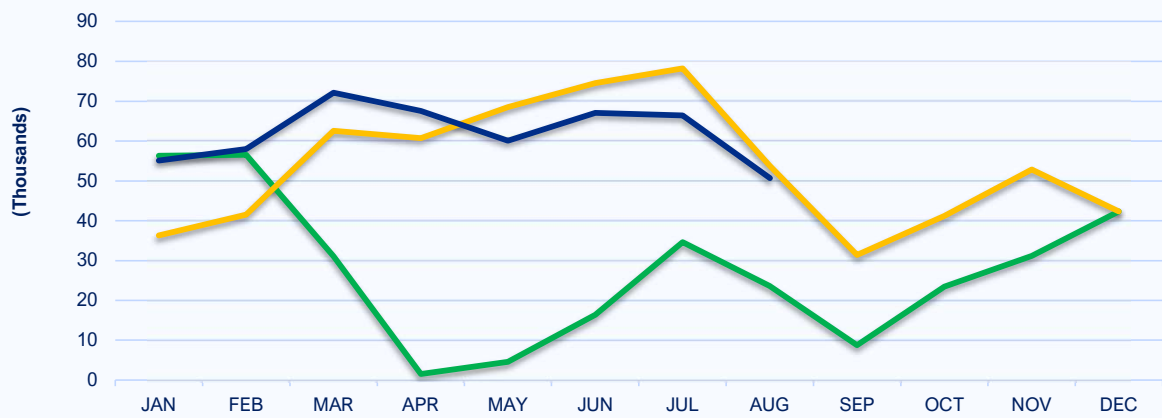

## JANUARY 2021 to AUGUST 2022

Year To Date, Monthly, Quarterly and Annual Totals

[webmaster@usviber.org](mailto:webmaster@usviber.org) | [www.usviber.org](http://www.usviber.org)

Period	ST. THOMAS/ST. JOHN			ST. CROIX			U.S.V.I., TOTAL		
	2021	2022	Percent Change	2021	2022	Percent Change	2021	2022	Percent Change
<b>YEAR TO DATE:</b>									
<b>AUGUST</b>	<b>475,900</b>	<b>496,718</b>	<b>4.4</b>	<b>111,156</b>	<b>102,112</b>	<b>-8.1</b>	<b>587,057</b>	<b>598,830</b>	<b>2.0</b>
<b>MONTH:</b>									
January	36,274	55,086	51.9	8,256	11,550	39.9	44,530	66,635	49.6
February	41,476	57,929	39.7	15,524	12,441	-19.9	57,000	70,370	23.5
March	62,528	72,103	15.3	15,170	14,094	-7.1	77,698	86,197	10.9
April	60,695	67,469	11.2	11,353	12,196	7.4	72,047	79,665	10.6
May	68,455	60,092	-12.2	13,934	13,385	-3.9	82,388	73,477	-10.8
June	74,472	67,026	-10.0	17,440	14,009	-19.7	91,911	81,035	-11.8
July	78,197	66,353	-15.1	18,891	13,768	-27.1	97,089	80,121	-17.5
August	53,803	50,660	-5.8	10,589	10,673	0.8	64,392	61,333	-4.8
September	31,349	-	-	7,273	-	-	38,622	-	-
October	41,198	-	-	9,213	-	-	50,412	-	-
November	52,769	-	-	11,789	-	-	64,558	-	-
December	42,363	-	-	15,994	-	-	86,175	-	-
<b>QUARTER:</b>									
First	140,278	185,118	32.0	38,950	38,084	-2.2	179,228	223,201	24.5
Second	203,621	194,587	-4.4	42,726	39,589	-7.3	246,347	234,176	-4.9
Third	163,350	-	-	36,754	-	-	200,103	-	-
Fourth	136,330	-	-	36,996	-	-	201,144	-	-
<b>ANNUAL TOTAL:</b>	<b>643,580</b>	<b>-</b>	<b>-</b>	<b>155,425</b>	<b>-</b>	<b>-</b>	<b>826,823</b>	<b>-</b>	<b>-</b>

**Notes:**

Data subject to revision.

::

**USVI AIR ARRIVALS  
2020, 2021 AND 2022 JULY YTD**

**ST. THOMAS/ST. JOHN ARRIVALS  
2020, 2021, AND 2022 JULY YTD**

**ST. CROIX AIR ARRIVALS  
2020, 2021 AND 2022 JULY YTD**